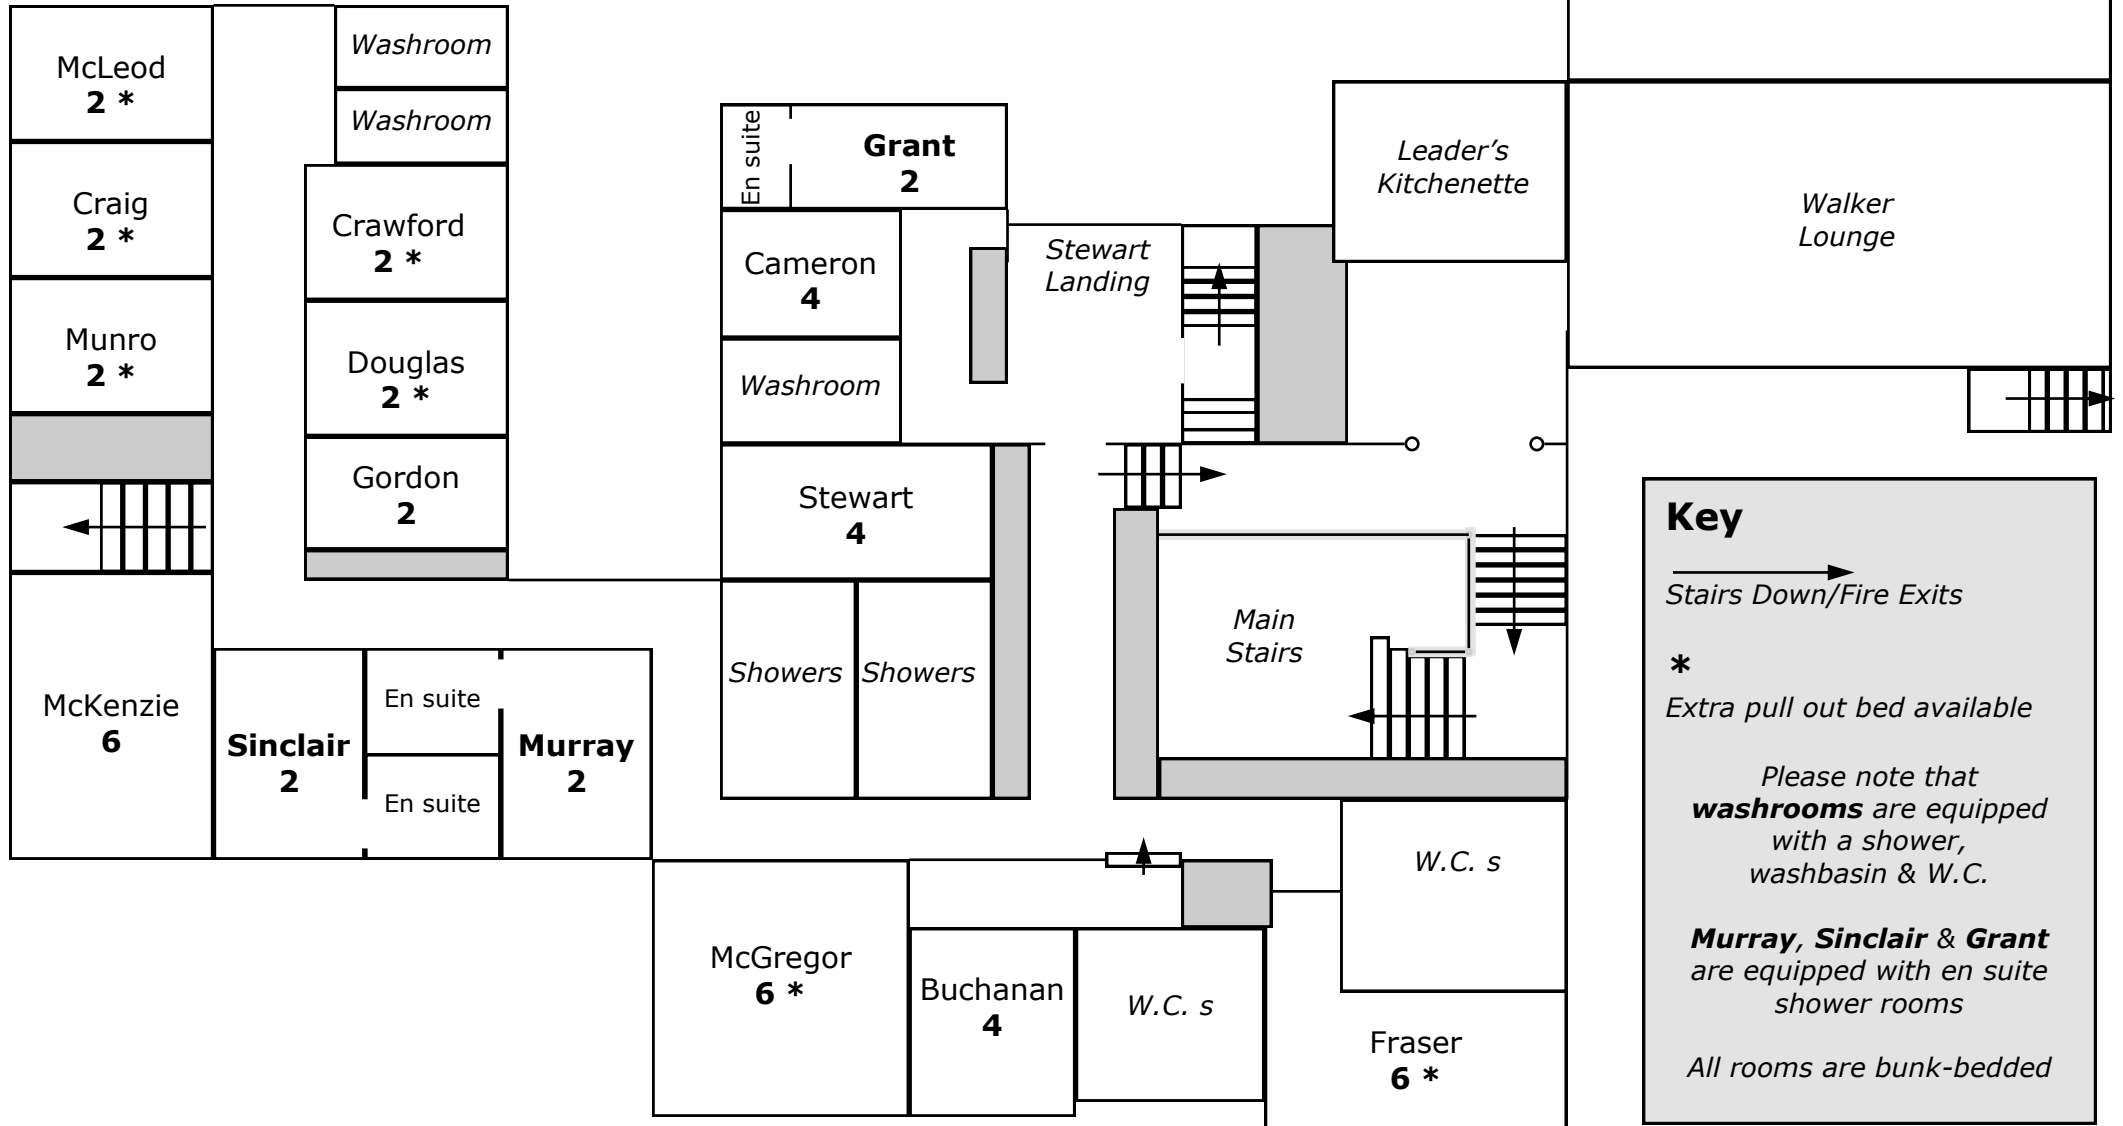

Abernethy Nethybridge

Main House Accommodation Plan

Key

→ Stairs Down/Fire Exits

* Extra pull out bed available

Please note that **washrooms** are equipped with a shower, washbasin & W.C.

Murray, Sinclair & Grant are equipped with en suite shower rooms

All rooms are bunk-bedded